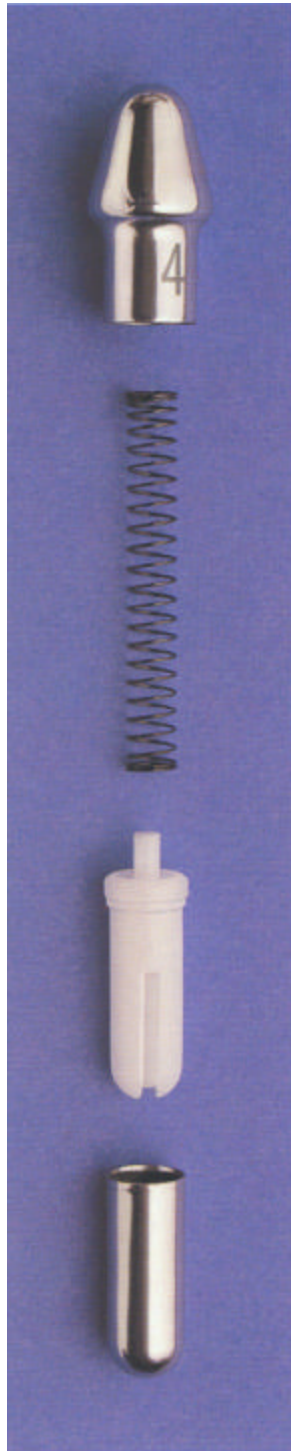

FROM EPIC

Mushroom Tension Capsules

For Volkmann BA3/BA4/BA5/BA6 Air Multi-Tension Devices

Superior Design Means Longer-Lasting Capsules

Exceptionally thick, hard chrome plating increases capsule life.

Laser-etched numbers are easy to read. No more grooves to count!

Ten different capsule spring tensions for BA3 and BA4.

Internal nylon stabilizer insures smooth operation with even tension from top to bottom—no more sticking or jamming. Stem tip provides a positive stop to prevent sticking caused by foreign material intrusion and excessive metal-to-metal contact.

BA3 (flatted head, single-etched)

Tension	OEM Numbers	Epic Number
0	089326	402225
1	089334	402225-1
2	089342	402225-2
3	089359	402225-3
4	089367	402225-4
5	089375	402225-5
6	089382	402225-6
7	067379	402225-7
8	292409	402225-8
9	N/A	402225-9